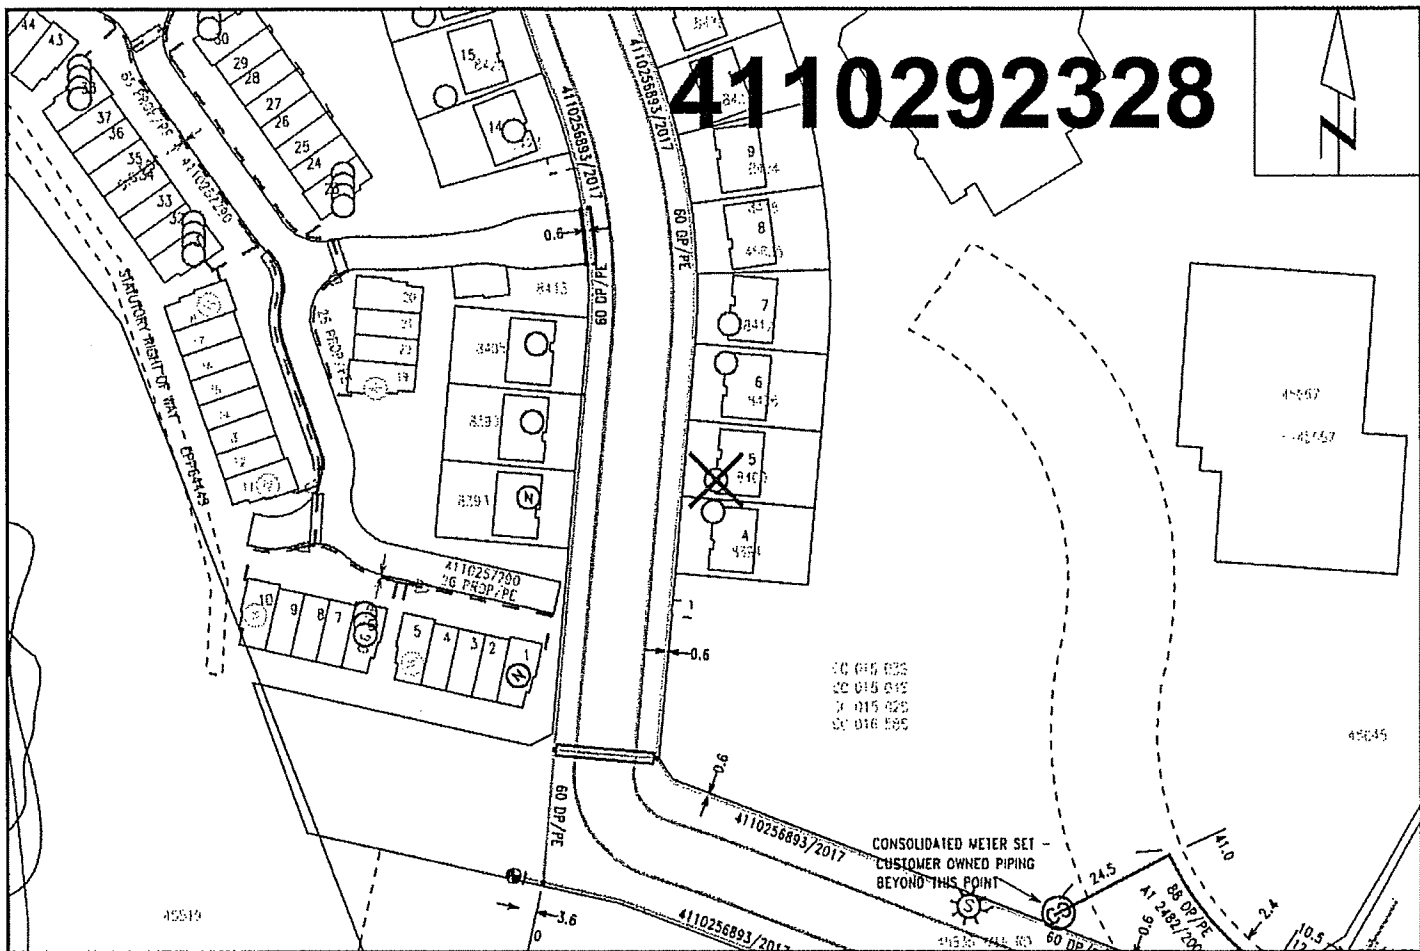

# 4110292328

**Nearest Intersection: Airport Rd and Midtown Way.**  
Distance from lot to intersection is 66 meters (67 degrees South of West).  
View Scale: 1:1000

<b>8400 Midtown Way, Chilliwack</b>	
Order #: 30985951	Prem #: 10084982 City Limits: Chilliwack
X: 1294635330.00 Y: 468372825.00	2018/03/15